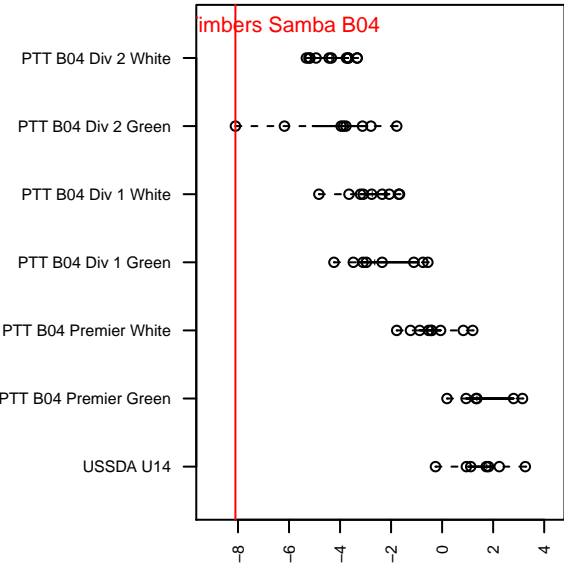

**attack and defense rating
relative to others at age
and all opponents in last 13 months**