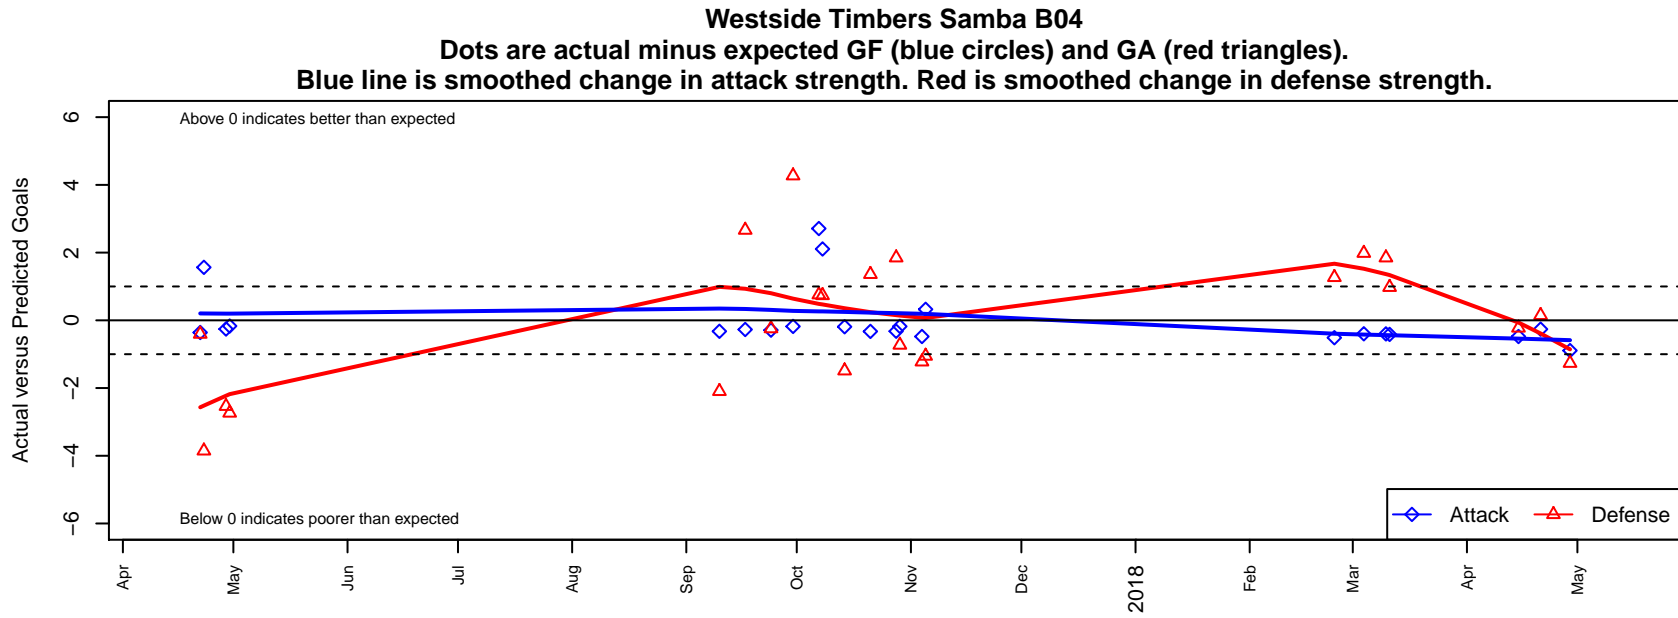

Westside Timbers Samba B04

Westside Timbers
 Beaverton, OR
 B04 total strength=479
 attack=0.16 defense=0.66
 fall league = PTT B04 Div 2 Green
 spr league = Spr OYS B04 Div 2 White

alt names used:
 Westside Timbers 04B Samba
 Westside Timbers 04B Samba
 Westside Timbers 04B Samba

Venues played:
 2016 Spr OYS B04 Division 1 White
 2017 PTT B04 Division 2 Green
 2017 OYS Founders Cup B04
 2017 Spr OYS B04 Division 2 White

**attack and defense variance (black dot)
relative to other teams
and top 10 in region**